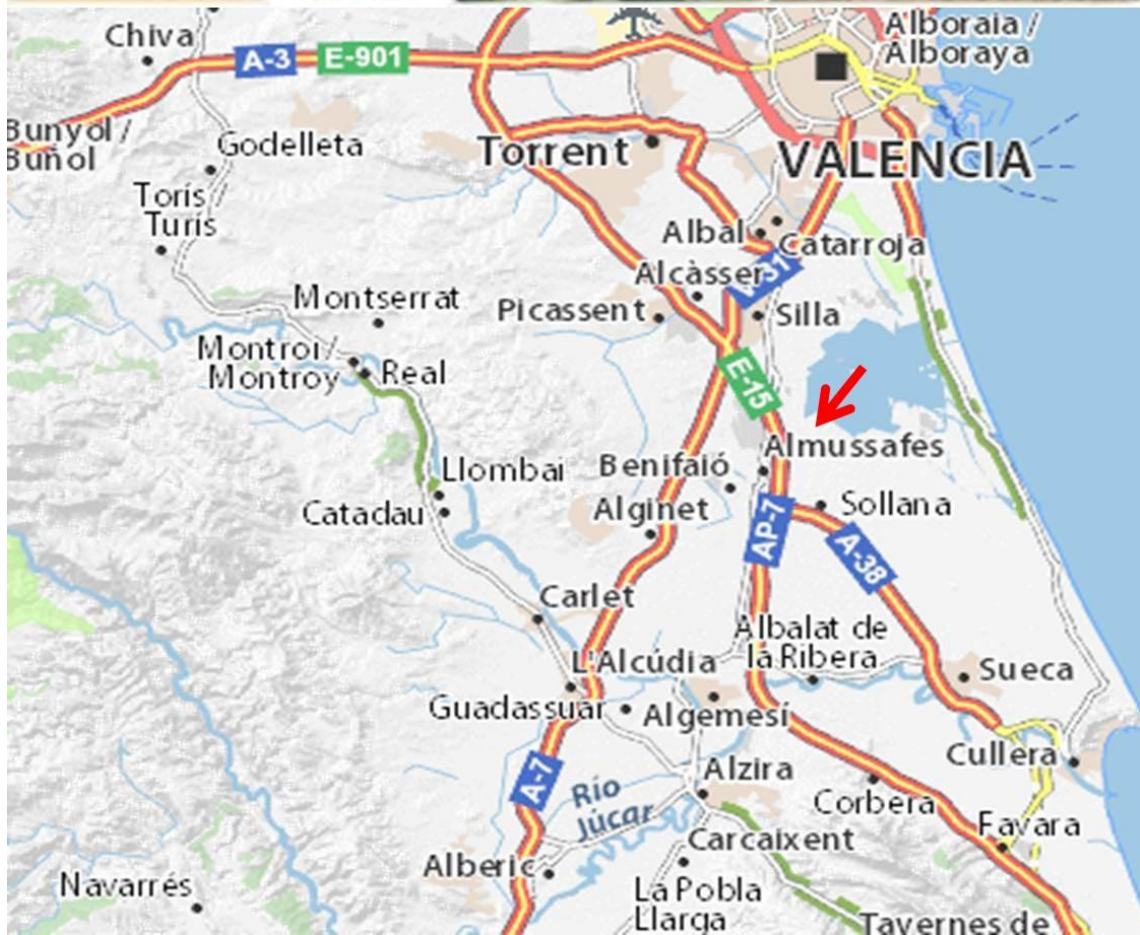

Las SUB-FINALES dependerán de la participación de los pilotos.

The circuit is located

in the Valencian town of Almassafes, located about 20 km south of Valencia. The town has a direct link with the AP-7 motorway and the A-7 motorway. The airport is located about 25 kilometers (Manises), with a journey all by highway